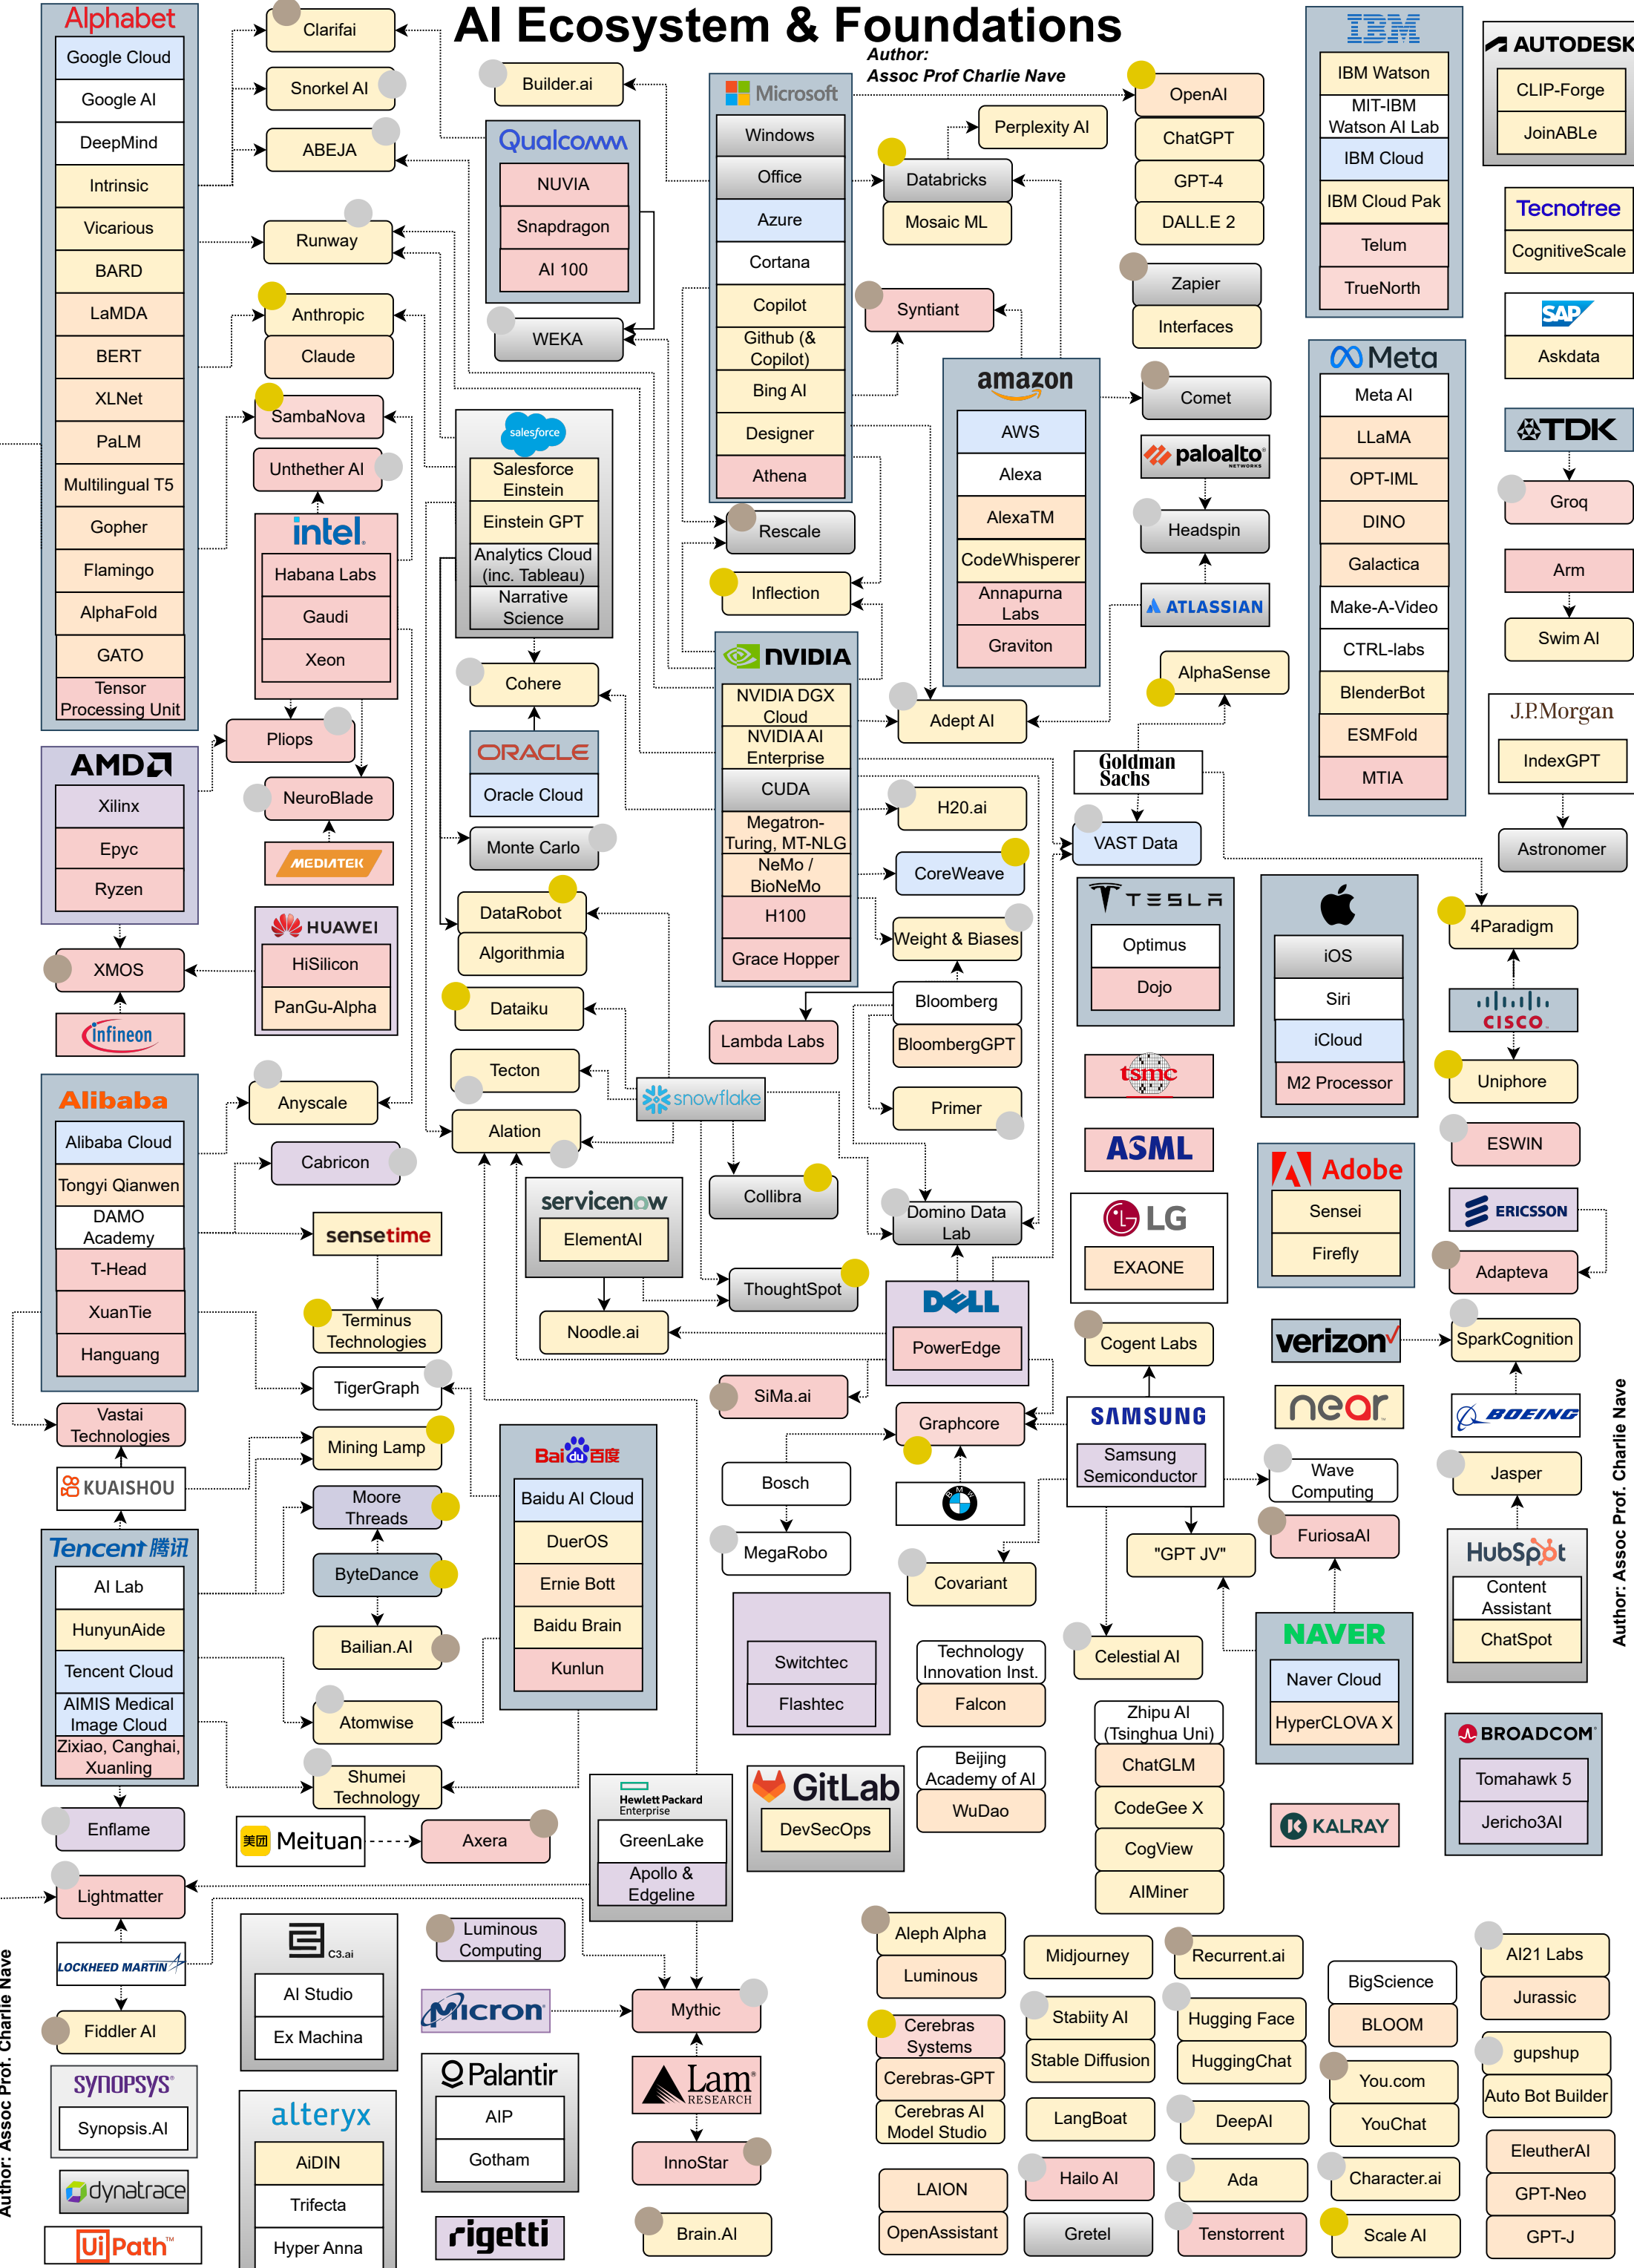

# AI Ecosystem & Foundations

Author:  
Assoc Prof Charlie Nave

Author: Assoc Prof. Charlie Nave

Author: Assoc Prof. Charlie Nave

Sector	Diversified Tech.	Hardware	Chips	Software	LLM	Cloud	Other AI Software	Other	Cap Raise (USD)
									<span style="color: yellow;">●</span> > \$500m <span style="color: grey;">●</span> > \$200m <span style="color: brown;">●</span> > \$100m